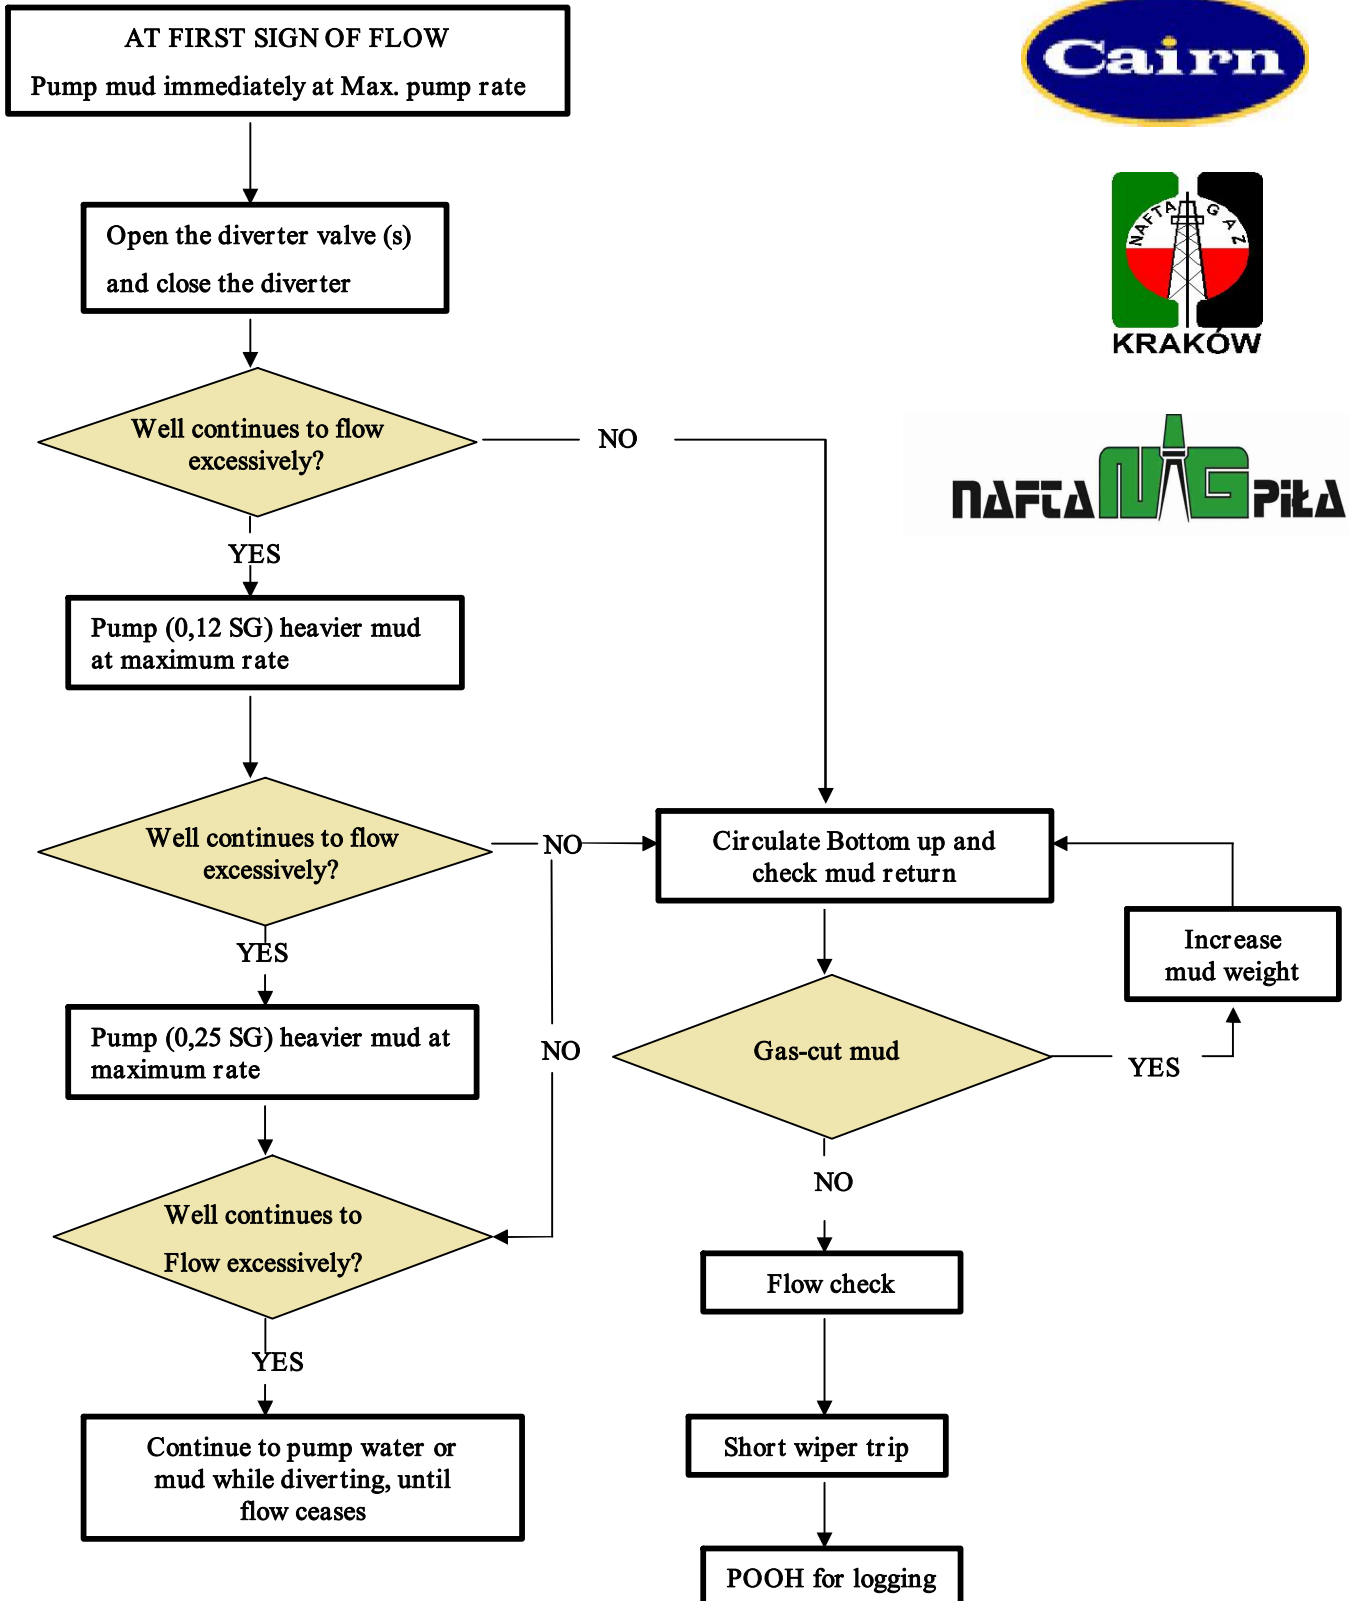

SHALLOW GAS GUIDELINES MANUAL

Note: - LIFE FIRST - BLOWOUT SECOND

- When running out of mud , change over to water

Do not reduce pump speed